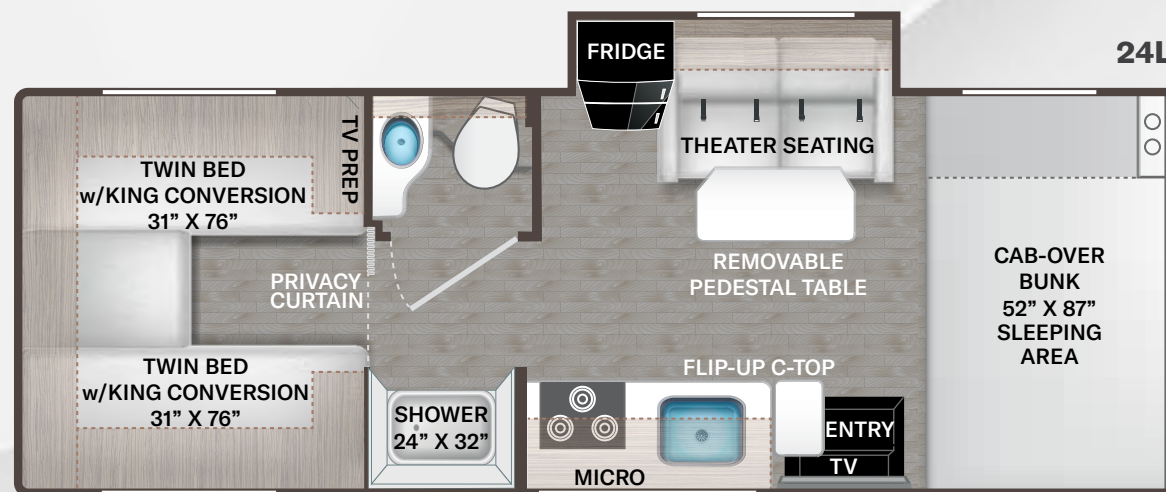

Floor Plans