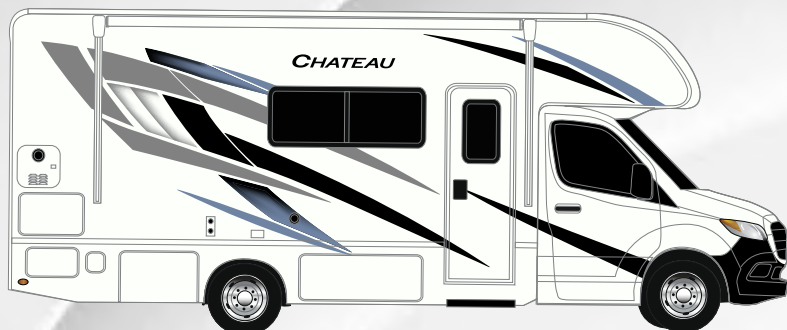

Exteriors and Floor Plans

STANDARD GRAPHICS

BLACKOUT EDITION PARTIAL PAINT

TWILIGHT EDITION PARTIAL PAINT

Floor Plans

Interiors

OPTIONAL MALIBU COLLECTION

Use your phone's camera to find out more information. Just scan the code!

- Windshield Privacy Curtain
- LED Taillights

INTERIOR

- 84" Interior Ceiling Height
- Hard Vinyl Ceiling
- Ceiling Ducted Air Conditioning System
- Rubber Tread Entry Steps with Step Well Light
- Residential Vinyl Flooring
- Cab-Over Sleeping Area with Cup Holders, and Telescoping Bunk Ladder
- Leatherette Dream Dinette® Booth (24LT)
- Single Child Safety Tether in Dinette (24LT)
- Leatherette Sofa with Queen Size Murphy Bed Conversion (24LT)
- Leatherette Theater Seating with Footrests (24LV)
- Removable Pedestal Table (24LV)
- Coastline Grey Cabinetry with Flat Panel Upper Cabinet Doors with Decorative Glass Inserts in Kitchen Overhead Cabinet Doors and Black Nickel Finish Hardware
- Pressed Laminate Countertops
- LED Lighting
- Premium Window Privacy Roller Shades
- Full Extension Soft Close Metal Ball-Bearing Drawer Guides
- Wireless Phone Charger with USB Plug on Dinette Table Top (24LT)
- Wall Cubby with Securing Net & USB Charging Port