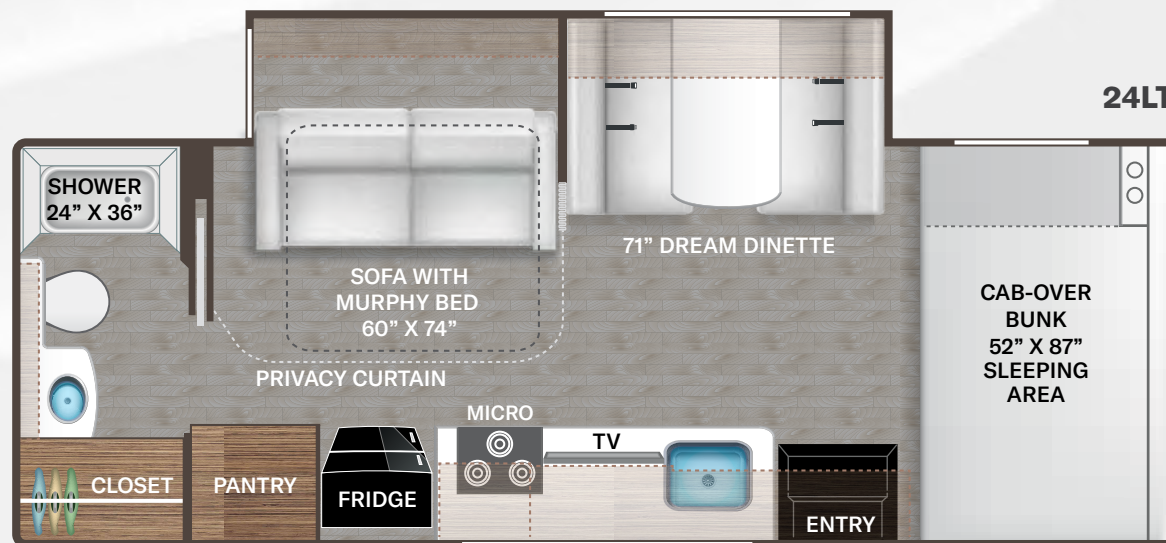

Floor Plans