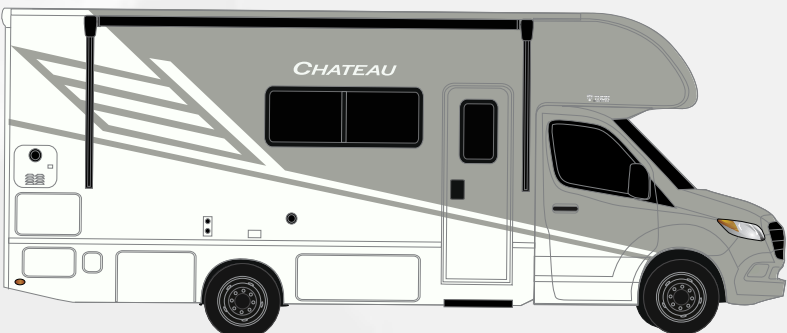

Exteriors and Floor Plans

STANDARD GRAPHICS

BLACKOUT EDITION PARTIAL PAINT

TWILIGHT EDITION PARTIAL PAINT

Floor Plans

Interiors

OPTIONAL MALIBU COLLECTION

Use your phone's camera to find out more information. Just scan the code!

- Windshield Privacy Curtain
- LED Taillights

INTERIOR

- 84" Interior Ceiling Height
- Hard Vinyl Ceiling
- Ceiling Ducted Air Conditioning System
- Rubber Tread Entry Steps with Step Well Light
- Residential Vinyl Flooring
- Cab-Over Sleeping Area with Cup Holders, and Telescoping Bunk Ladder
- Leatherette Dream Dinette® Booth (24LT)
- Single Child Safety Tether in Dinette (24LT)
- Leatherette Sofa with Queen Size Murphy Bed Conversion (24LT)
- Leatherette Theater Seating with Footrests (24LV)
- Removable Pedestal Table (24LV)
- Coastline Grey Cabinetry with Flat Panel Upper Cabinet Doors with Decorative Glass Inserts in Kitchen Overhead Cabinet Doors and Black Nickel Finish Hardware
- Pressed Laminate Countertops
- LED Lighting
- Premium Window Privacy Roller Shades
- Full Extension Soft Close Metal Ball-Bearing Drawer Guides
- Wireless Phone Charger with USB Plug on Dinette Table Top (24LT)
- Wall Cubby with Securing Net & USB Charging Port